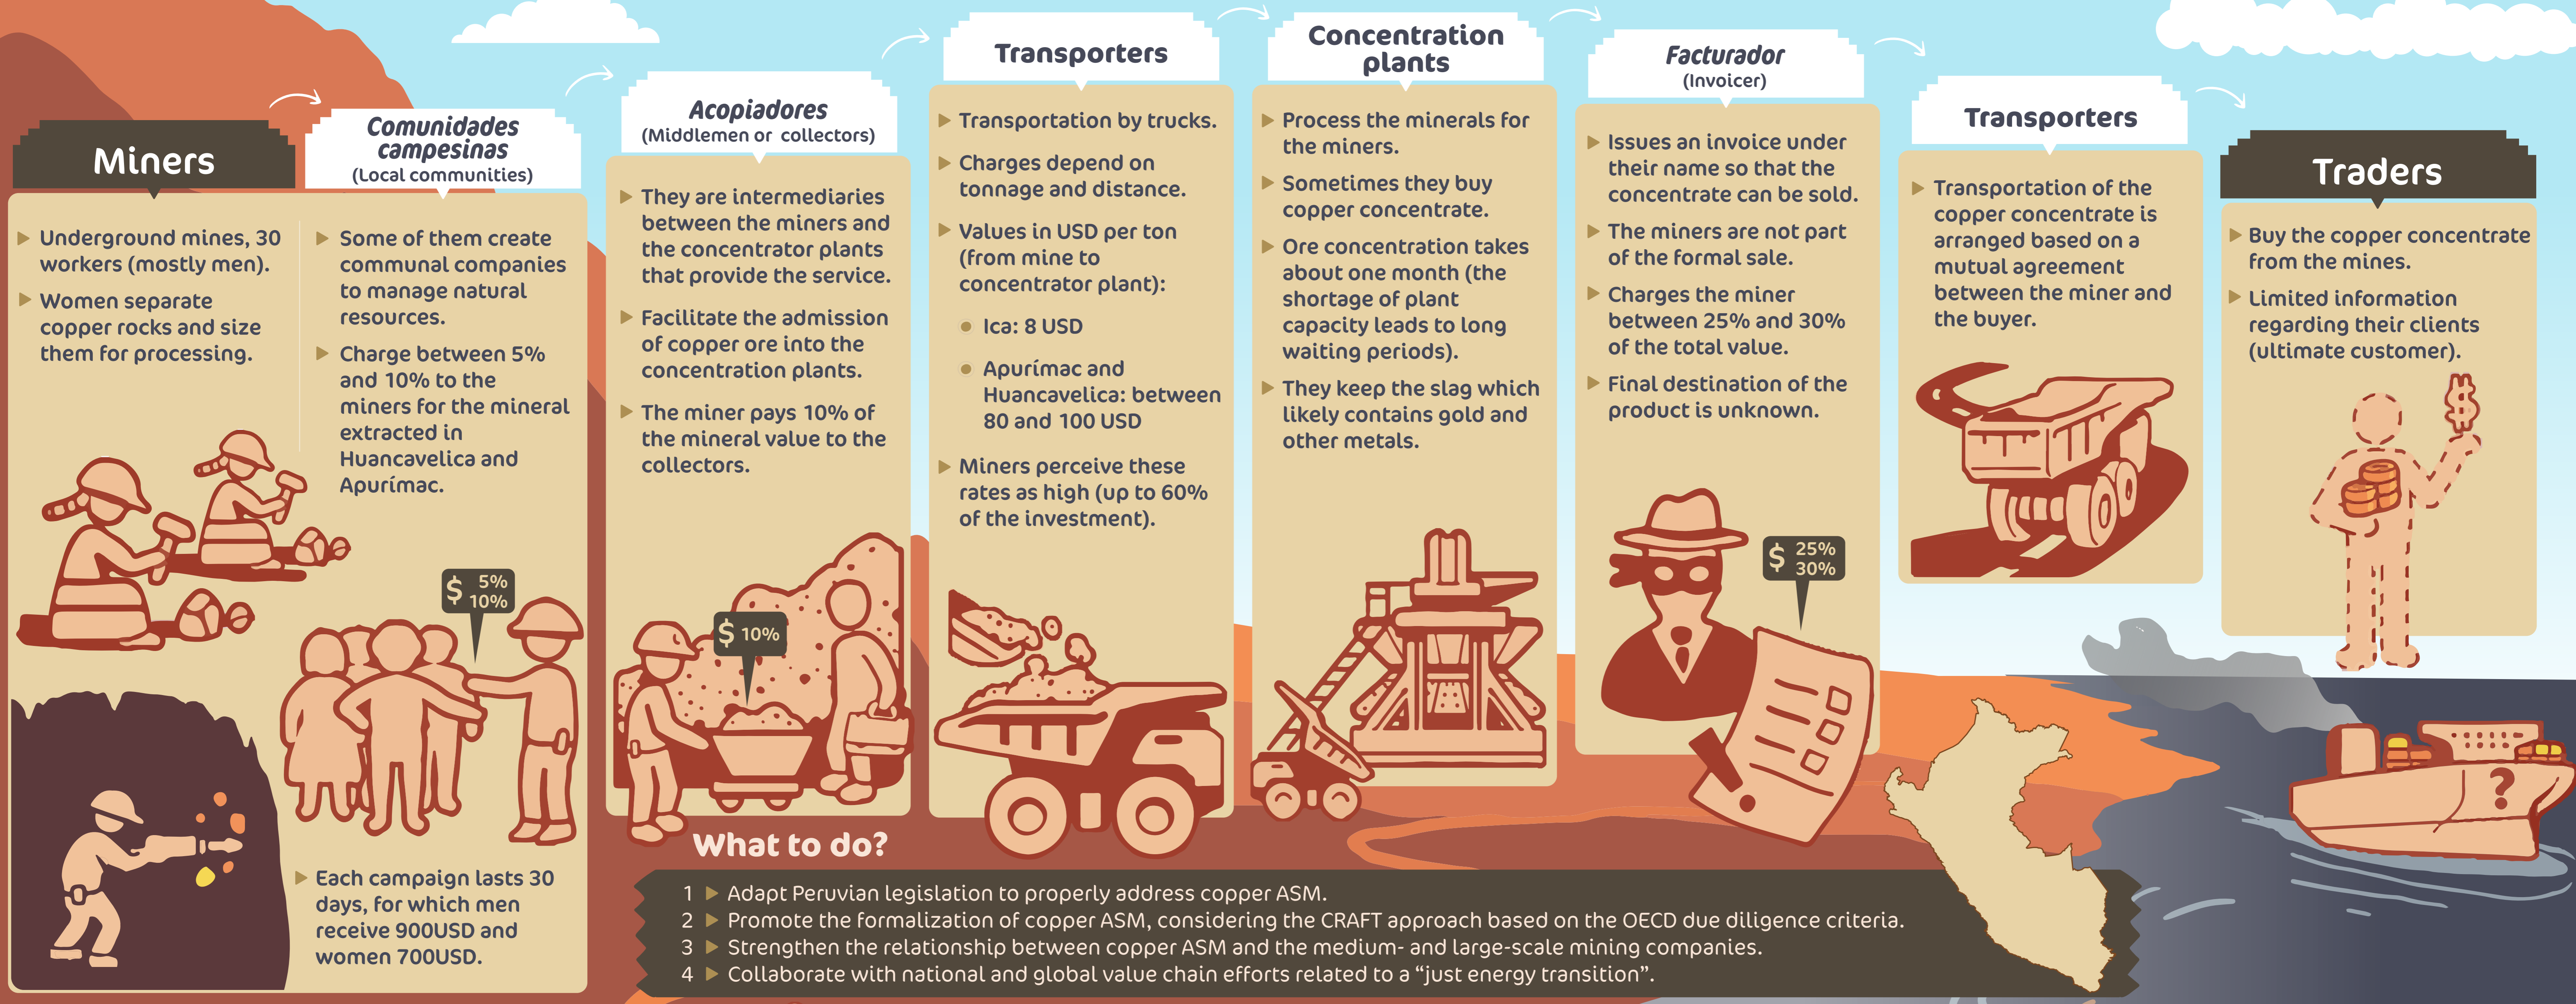

Artisanal and Small-Scale Mining (ASM) of Copper in Southern Peru (Apuurímac, Huancavelica and Ica)

- According to official government data (2022), artisanal copper mining does not exist, and small-scale mining is only equivalent to 0.2% of national copper production.
- Artisanal copper production has been reported only in the years 2008 to 2010.

Artisanal copper mining is carried out mostly by the indigenous, Quechua-speaking population.

- 200,000 people are dedicated to ASM in Peru. Approx. 100,000 of them mine copper (50,000 combine gold and copper, and 50,000 mine purely copper).